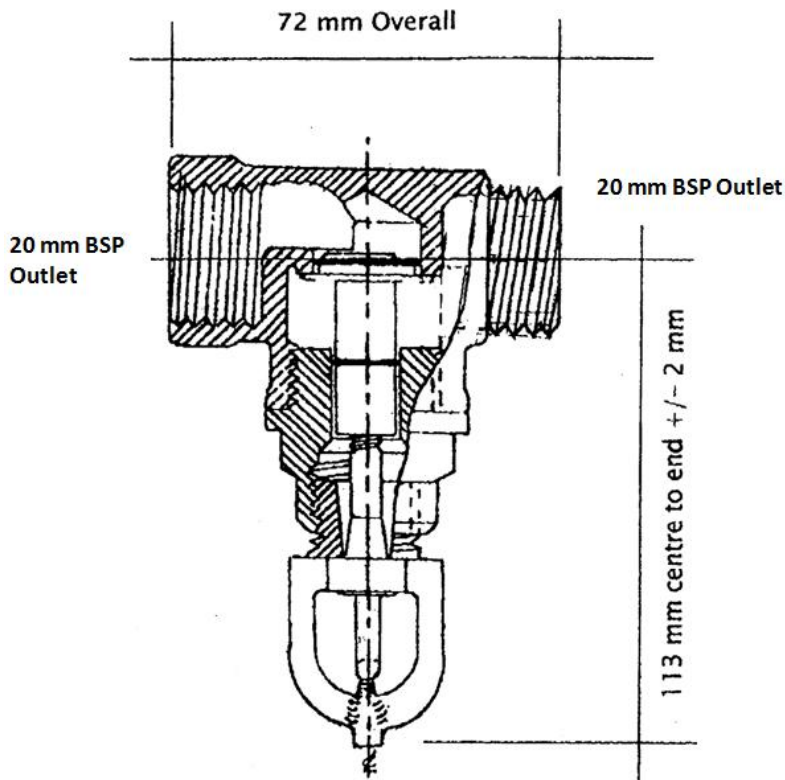

REPIPE

Pipe, Connections & Valves

Connecting Australia

MULTIPLE JET CONTROLS

ISO 9001 CERTIFIED COMPANY

MJC – MULTIPLE JET CONTROL

FEATURES

MJC's are Commonly Used as Dry Sprinkler Heads For Alarm Purposes (ie. Switch & Lift Mootr Rooms). They Are Also Used For Control of Open Sprinklers – Used to Provide a Water Curtain on a Large Opening.

TECHNICAL DATA

- Code: FFS-MJC
- Size Range: 20mm Single Inlet/ Single Outlet – 68 Degrees

Other Temperature Ranges Available.

DIMENSIONS

SYDNEY- NEWCASTLE – PERTH – 1300 362 954 – sales@repipe.com.au

Distributors of Quality Products Australia Wide