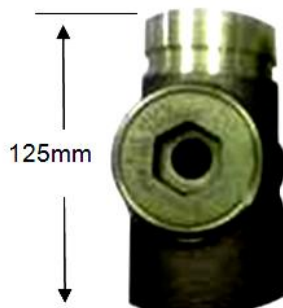

REPIPE

Pipe, Connections & Valves

Connecting Australia

BRASS SIGHT GLASS –
GROOVED/ BSP STYLE

ISO 9001 CERTIFIED COMPANY

DUCCO BRASS SIGHT GLASS

FEATURES

- Body: Brass B584 C85700
- Clear Plate: Acrylic

TECHNICAL DATA

- Code: FFS-SGG-50 (Roll Grooved)
FFS-SGB-50 (BSP)
FFS-SGB-25 (BSP)
- Size Range: DN25 or DN50
- Working Pressure: 175 psi

DIMENSIONS

**DN50
Roll Grooved**

**Code:
FFS-SGG-50**

DN50 BSP

**Code:
FFS-SGB-50**