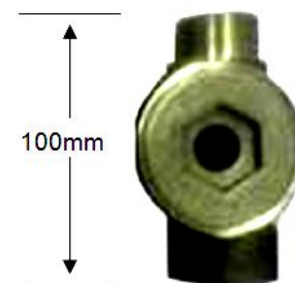

REPIPE

Pipe, Connections & Valves

Connecting Australia

BRASS SIGHT GLASS –
GROOVED/ BSP STYLE

ISO 9001 CERTIFIED COMPANY

DUCCO BRASS SIGHT GLASS

FEATURES

- Body: Brass B584 C85700
- Clear Plate: Acrylic

TECHNICAL DATA

- Code: FFS-SGG-50 (Roll Grooved)
FFS-SGB-50 (BSP)
FFS-SGB-25 (BSP)
- Size Range: DN25 or DN50
- Working Pressure: 175 psi

DIMENSIONS

**DN50
Roll Grooved**

**Code:
FFS-SGG-50**

DN50 BSP

**Code:
FFS-SGB-50**